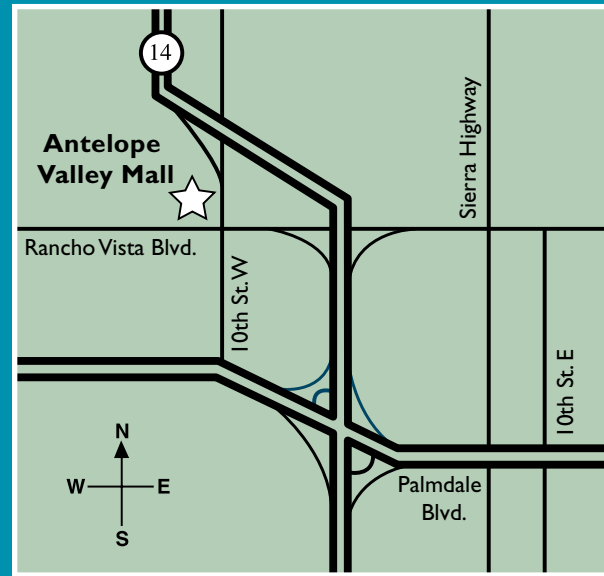

Directory of Stores

Antelope Valley Mall is located in Palmdale, CA at 10th Street West & Rancho Vista Blvd.

From Palmdale:

Take Rancho Vista Blvd. to 10th Street West and the mall is on the right hand side.

From Lancaster:

Take Highway 14 south, exit at 10th Street West and make a right. The mall is on the right hand side.

From Los Angeles:

Take I-5 north to Highway 14, exit at Rancho Vista Blvd. and make a left. Go three blocks to 10th Street West and the mall is on the right hand side.